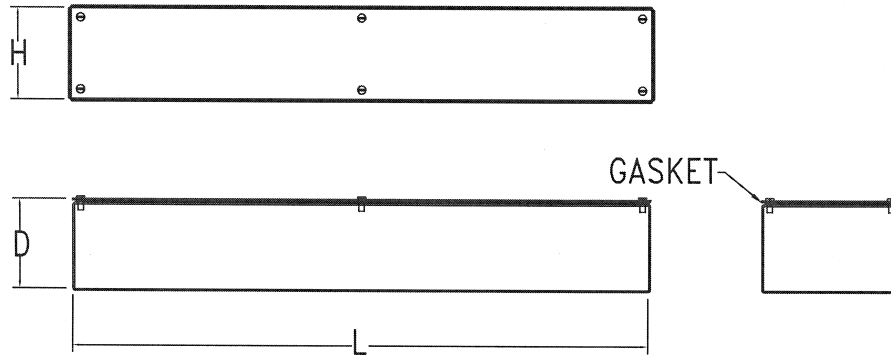

TYPE 12 SCREW COVER GASKETED TROUGH

Enclosure Size HxDxL	Catalog Number	Weight	List Price
4x4x12	C-1-44GT	4	\$36.36
4x4x24	C-2-44GT	8	\$63.18
4x4x36	C-3-44GT	11	\$80.50
4x4x48	C-4-44GT	15	\$98.54
4x4x60	C-5-44GT	18	\$125.02
6x6x24	C-2-66GT	12	\$84.96
6x6x36	C-3-66GT	17	\$113.80
6x6x48	C-4-66GT	22	\$138.82
6x6x60	C-5-66GT	28	\$161.82
6x6x72	C-6-66GT	33	\$189.80
6x6x84	C-7-66GT	39	\$220.98
6x6x96	C-8-66GT	44	\$253.74
8x8x24	C-2-88GT	17	\$118.86
8x8x36	C-3-88GT	24	\$132.54
8x8x48	C-4-88GT	31	\$155.48
8x8x60	C-5-88GT	38	\$195.22
8x8x72	C-6-88GT	45	\$228.42
8x8x84	C-7-88GT	52	\$256.84
8x8x96	C-8-88GT	59	\$296.58
8x8x120	C-10-88GT	73	\$359.74
10x10x24	C-2-1010GT	27	\$148.00
10x10x36	C-3-1010GT	30	\$168.22
10x10x48	C-4-1010GT	47	\$216.76
10x10x60	C-5-1010GT	58	\$262.40
10x10x72	C-6-1010GT	69	\$282.62
10x10x84	C-7-1010GT	80	\$319.36
10x10x96	C-8-1010GT	91	\$346.24
10x10x120	C-10-1010GT	112	\$428.62

TYPE 12 SCREW COVER GASKETED TROUGH

Enclosure Size HxDxL	Catalog Number	Weight	List Price
12x12x24	C-2-1212GT	33	\$176.52
12x12x36	C-3-1212GT	45	\$212.28
12x12x48	C-4-1212GT	58	\$234.36
12x12x60	C-5-1212GT	71	\$292.78
12x12x72	C-6-1212GT	84	\$321.70
12x12x84	C-7-1212GT	97	\$378.74
12x12x96	C-8-1212GT	110	\$412.00
12x12x120	C-10-1212GT	135	\$502.26

Construction: C & I Enclosures Type 12 Screw Cover Gasketed Trough is fabricated in accordance with U.L. specifications from code gauge material. All seams are continuously welded and ground smooth. An oil resistant gasket is attached to the cover to prevent moisture or dust from entering the box.