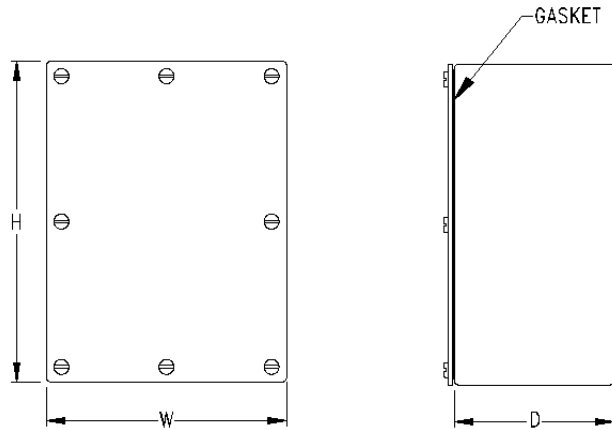

TYPE 12 SCREW COVER GASKETED BOXES

Enclosure Size HxWxD	Catalog Number	Weight	List Price
4x4x4	C-444SCG	2	\$25.62
6x6x4	C-664SCG	2	\$31.96
8x6x4	C-864SCG	3	\$36.02
8x8x4	C-884SCG	4	\$37.90
10x8x4	C-1084SCG	5	\$44.12
10x10x4	C-10104SCG	7	\$46.90
12x10x4	C-12104SCG	7	\$49.78
12x12x4	C-12124SCG	9	\$52.30
6x6x6	C-666SCG	4	\$42.00
8x8x6	C-886SCG	6	\$46.24
10x10x6	C-10106SCG	9	\$58.62
12x12x6	C-12126SCG	11	\$64.58
15x12x6	C-15126SCG	13	\$75.56
15x15x6	C-15156SCG	16	\$79.92
18x18x6	C-18186SCG	20	\$99.82
24x18x6	C-24186SCG	26	\$121.26
24x24x6	C-24246SCG	39	\$150.30
8x8x8	C-888SCG	7	\$53.52
12x12x8	C-12128SCG	12	\$78.42
18x18x8	C-18188SCG	23	\$116.80
24x24x8	C-24248SCG	42	\$165.02
30x24x8	C-30248SCG	51	\$205.40
30x30x8	C-30308SCG	88	\$244.42
36x24x8	C-36248SCG	60	\$231.42
36x30x8	C-36308SCG	102	\$328.52
18x18x10	C-181810SCG	25	\$167.02
24x24x10	C-242410SCG	48	\$224.52
30x24x10	C-302410SCG	56	\$239.96
30x30x10	C-303010SCG	96	\$258.24
36x24x10	C-362410SCG	67	\$256.46
36x30x10	C-363010SCG	111	\$360.00

TYPE 12 SCREW COVER GASKETED BOXES

Enclosure Size HxWxD	Catalog Number	Weight	List Price
18x18x12	C-181812SCG	28	\$177.02
24x24x12	C-242412SCG	53	\$242.60
30x30x12	C-303012SCG	103	\$291.20
36x36x12	C-363612SCG	137	\$423.54

Construction: C & I Enclosures Type 12 Screw Cover Gasketed Boxes are fabricated in accordance with U.L. specifications from code gauge material. All seams are continuously welded and ground smooth. An oil resistant gasket is attached to the cover to prevent moisture or dust from entering the box.