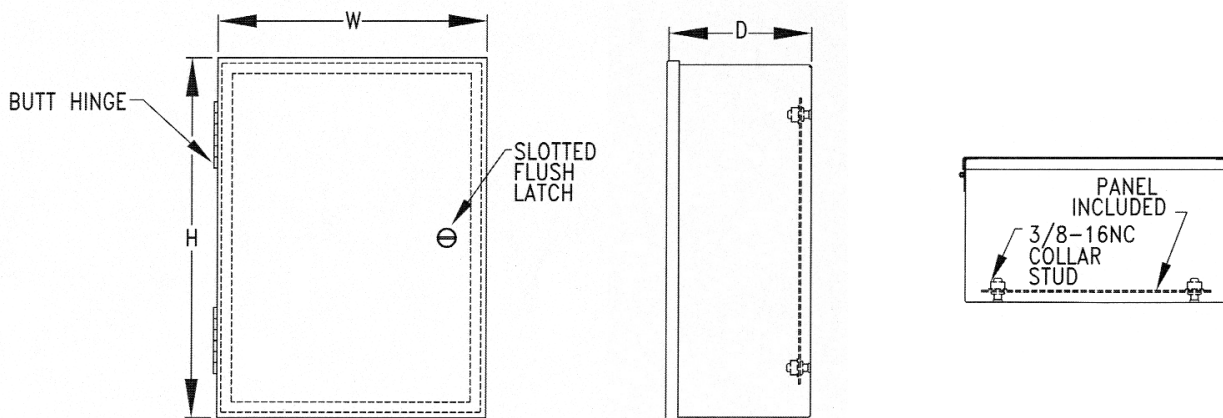

TYPE 1 PAINTED HINGED ENCLOSURES

Enclosure Size HxWxD	Catalog Number	Weight	List Price
10x8x6.62	C-1086T1	9	\$51.34
10x10x6.62	C-10106T1	10	\$59.69
12x10x6.62	C-12106T1	12	\$63.08
12x12x6.62	C-12126T1	15	\$67.02
14x12x6.62	C-14126T1	16	\$76.84
16x12x6.62	C-16126T1	21	\$136.62
16x16x6.62	C-16166T1	27	\$154.64
20x16x6.62	C-20166T1	31	\$168.62
20x20x6.62	C-20206T1	36	\$190.72
24x16x6.62	C-24166T1	37	\$188.76
24x20x6.62	C-24206T1	43	\$212.22
24x24x6.62	C-24246T1	56	\$238.38
30x24x6.62	C-30246T1	67	\$270.86
36x24x6.62	C-36246T1	78	\$314.00
36x30x6.62	C-36306T1	98	\$353.08
12x12x8.62	C-12128T1	15	\$78.02
14x12x8.62	C-14128T1	16	\$83.36
16x12x8.62	C-16128T1	23	\$148.22
20x16x8.62	C-20168T1	35	\$185.56
20x20x8.62	C-20208T1	40	\$206.80
24x20x8.62	C-24208T1	48	\$232.42
24x24x8.62	C-24248T1	58	\$262.20
30x24x8.62	C-30248T1	74	\$293.64
30x30x8.62	C-30308T1	80	\$316.96
36x24x8.62	C-36248T1	81	\$331.50
36x30x8.62	C-36308T1	104	\$392.42
42x24x8.62	C-42248T1	95	\$348.86
24x20x10.62	C-242010T1	53	\$253.48
30x24x10.62	C-302410T1	81	\$309.18
36x30x10.62	C-363010T1	115	\$414.14

TYPE 1 PAINTED HINGED ENCLOSURES

Enclosure Size HxWxD	Catalog Number	Weight	List Price
24x24x12.62	C-242412T1	69	\$295.66
30x24x12.62	C-302412T1	88	\$319.32
36x30x12.62	C-363012T1	123	\$435.86

Construction: C & I Enclosures Type 1 Painted Hinged Enclosures are fabricated in accordance with U.L. specifications from code gauge steel. The enclosures are provided with butt hinges and a nearly flush non-locking quarter turn latch to hold the door securely closed. The enclosures are furnished with a removable painted back panel.