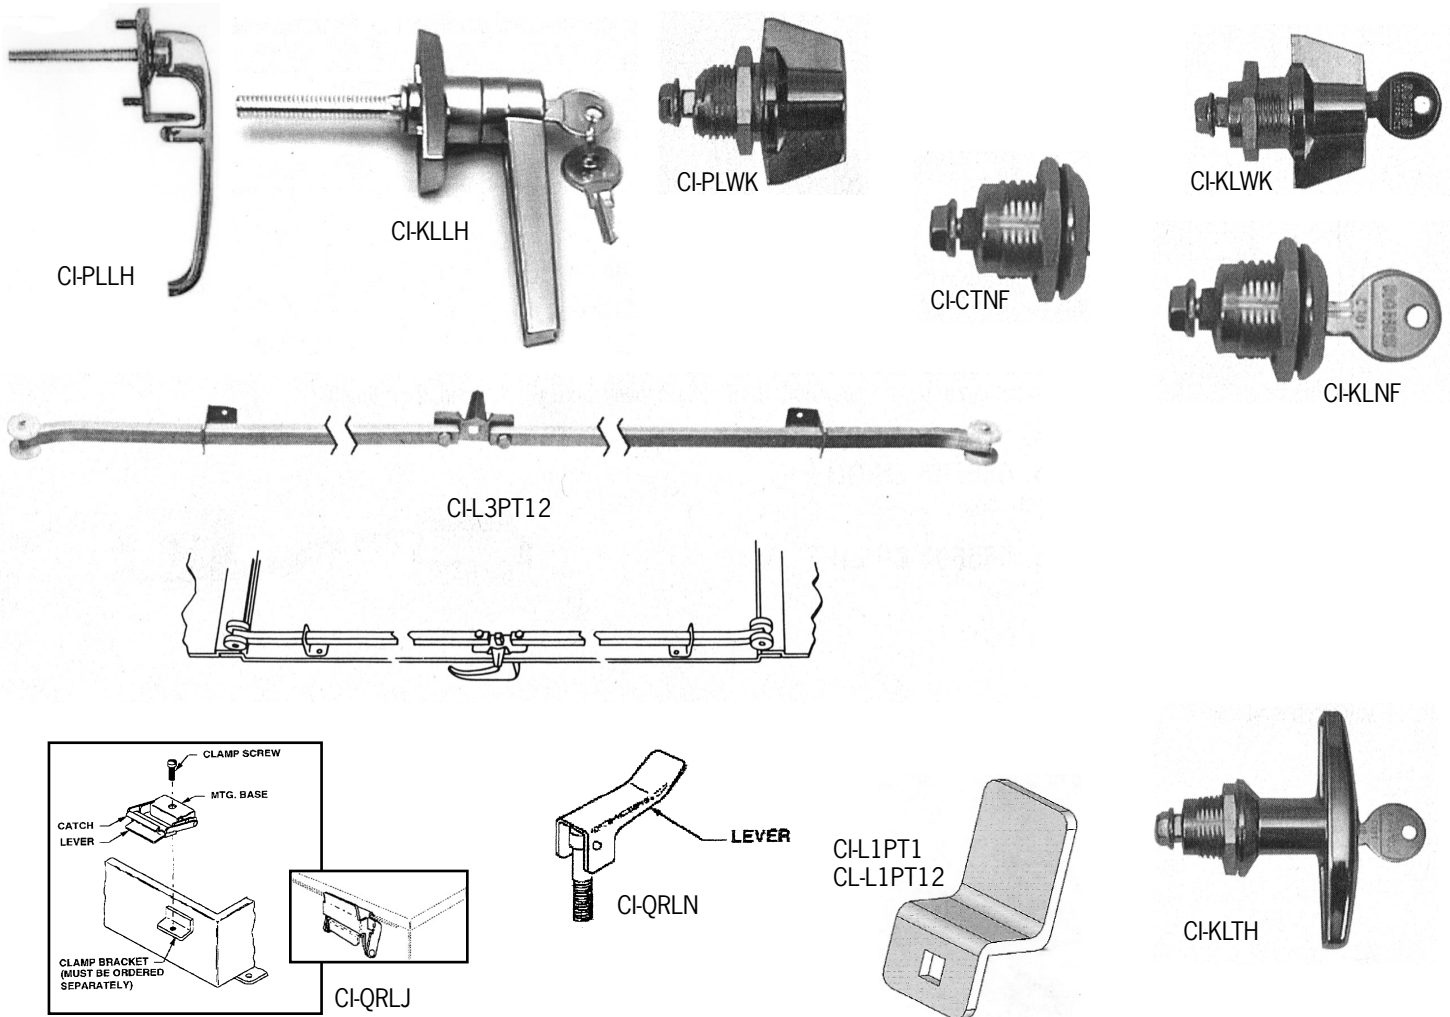

# LOCKS & HANDLES

Catalog Number	Description	List Price
CI-KLLH	L-Handle Keylocking	\$63.70
CI-PLLH	L-Handle Padlocking	\$63.72
CI-KLTH	T Handle Keylocking	\$39.30
CI-KLWK	Wing Knob Keylocking	\$23.96
CI-PLWK	Wing Knob Padlocking	\$31.92
CI-KLNF	Nearly Flush Keylocking Latch	\$26.04
CI-CTNF	Nearly Flush Coin-Turn Latch	\$9.92
CI-QRLJ	JIC Quick Release Latch	\$19.40
CI-QRLN	Fast Operating Door Clamp	\$19.40
CH-3PT12	For Type 4 & 12 Enclosures 3-Point Latch	\$54.40
CH-L1PT1	Single-Point Latch	\$3.06
CH-L1PT12	Single-Point Latch	\$3.06