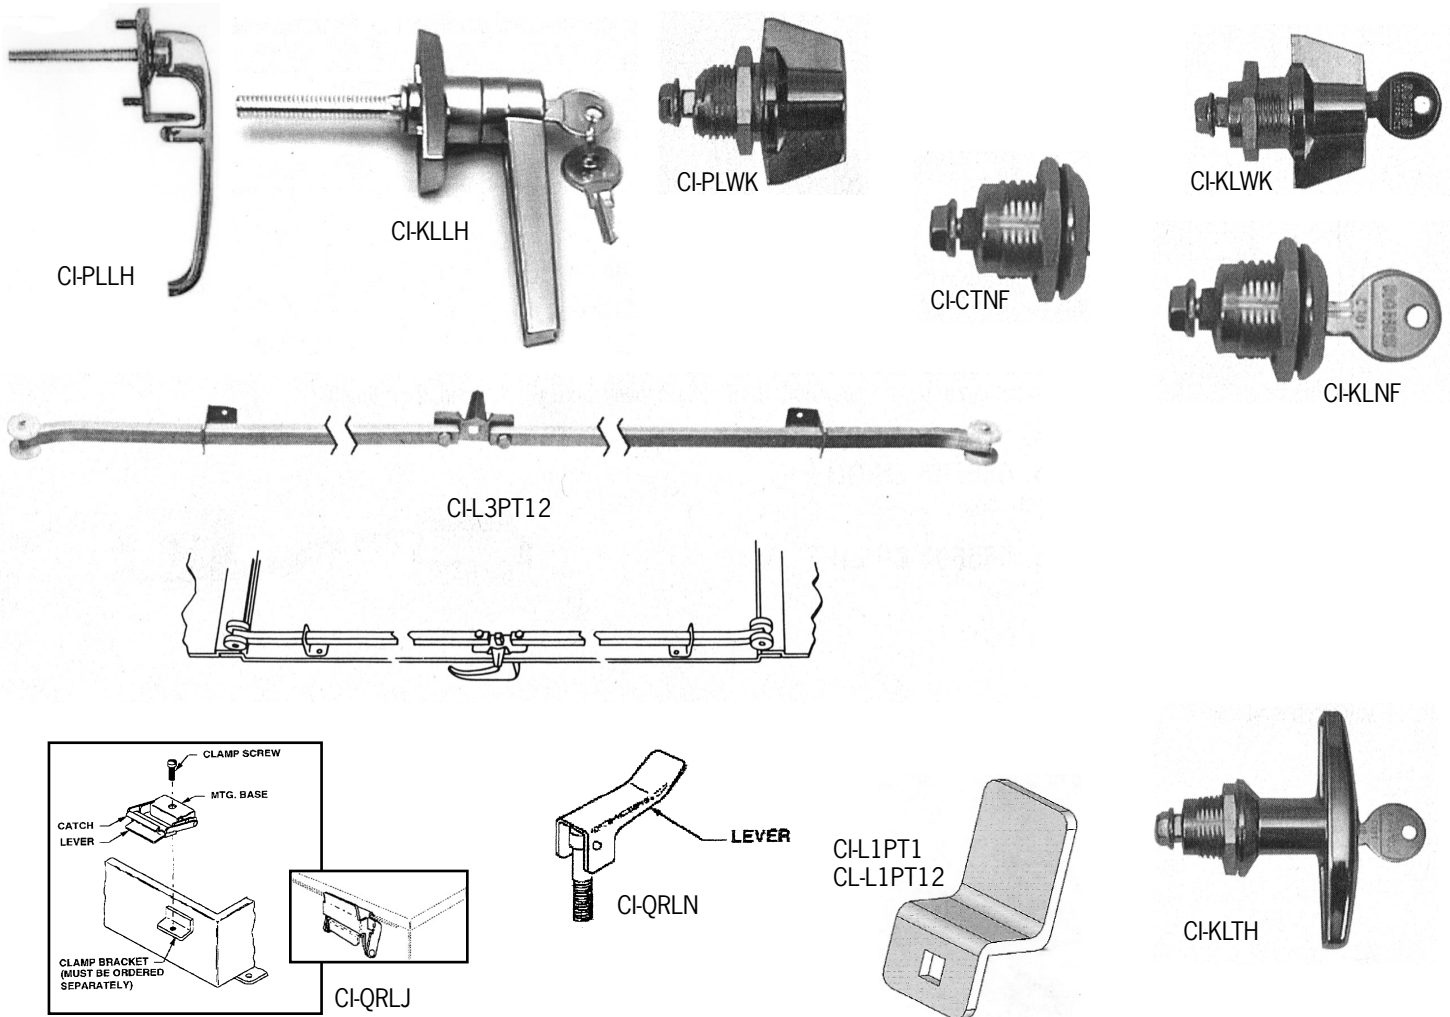

# LOCKS & HANDLES

Catalog Number	Description	List Price
CI-KLLH	L-Handle Keylocking	\$63.70
CI-PLH	L-Handle Padlocking	\$63.72
CI-KLTH	T Handle Keylocking	\$39.30
CI-KLWK	Wing Knob Keylocking	\$23.96
CI-PLWK	Wing Knob Padlocking	\$31.92
CI-KLNF	Nearly Flush Keylocking Latch	\$26.04
CI-CTNF	Nearly Flush Coin-Turn Latch	\$9.92
CI-QRLJ	JIC Quick Release Latch	\$19.40
CI-QRLN	Fast Operating Door Clamp	\$19.40
CH-3PT12	3-Point Latch For Type 4 & 12 Enclosures	\$54.40
CH-L1PT1	Single-Point Latch	\$3.06
CH-L1PT12	Single-Point Latch	\$3.06